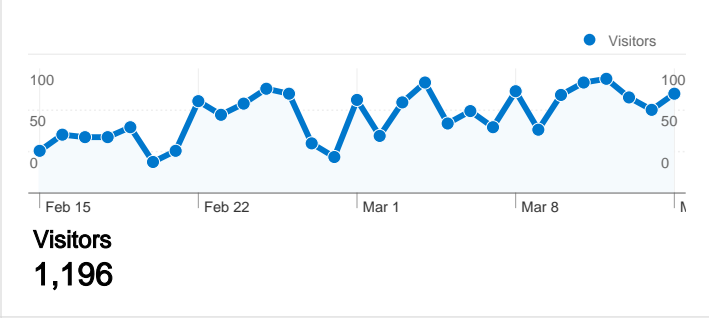

Site Usage

2,037 Visits

17.72% Bounce Rate

14,920 Pageviews

00:03:45 Avg. Time on Site

7.32 Pages/Visit

46.44% % New Visits

Visitors Overview

1,196 people visited this site

-  **2,037** Visits
-  **1,196** Absolute Unique Visitors
-  **14,920** Pageviews
-  **7.32** Average Pageviews
-  **00:03:45** Time on Site
-  **17.72%** Bounce Rate
-  **46.44%** New Visits

All traffic sources sent a total of 2,037 visits

-  **64.06%** Direct Traffic
-  **15.95%** Referring Sites
-  **19.98%** Search Engines

- **Direct Traffic**
1,305.00 (64.06%)
- **Search Engines**
407.00 (19.98%)
- **Referring Sites**
325.00 (15.95%)

2,037 visits came from 9 countries/territories

Site Usage

Country/Territory	Visits	Pages/Visit	Avg. Time on Site	% New Visits	Bounce Rate
Visits 2,037 % of Site Total: 100.00%	Pages/Visit 7.32 Site Avg: 7.32 (0.00%)	Avg. Time on Site 00:03:45 Site Avg: 00:03:45 (0.00%)	% New Visits 46.64% Site Avg: 46.44% (0.42%)	Bounce Rate 17.72% Site Avg: 17.72% (0.00%)	
United States	2,026	7.34	00:03:46	46.40%	17.57%
Germany	3	1.00	00:00:00	100.00%	100.00%
Australia	2	2.50	00:00:51	100.00%	50.00%
Mexico	1	19.00	00:05:41	100.00%	0.00%
Panama	1	1.00	00:00:00	100.00%	100.00%
Guam	1	2.00	00:00:31	100.00%	0.00%
Canada	1	2.00	00:01:16	0.00%	0.00%
Slovenia	1	9.00	00:01:19	100.00%	0.00%
South Korea	1	6.00	00:04:29	100.00%	0.00%