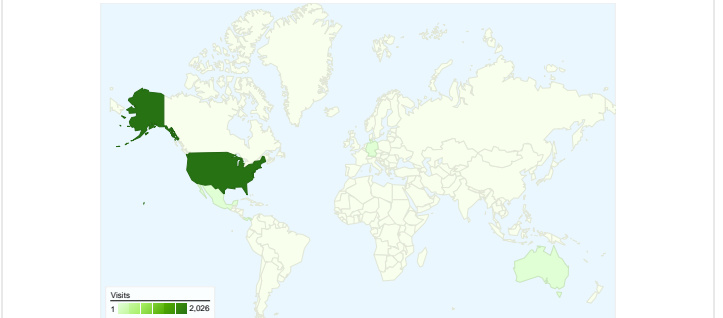

Map Overlay