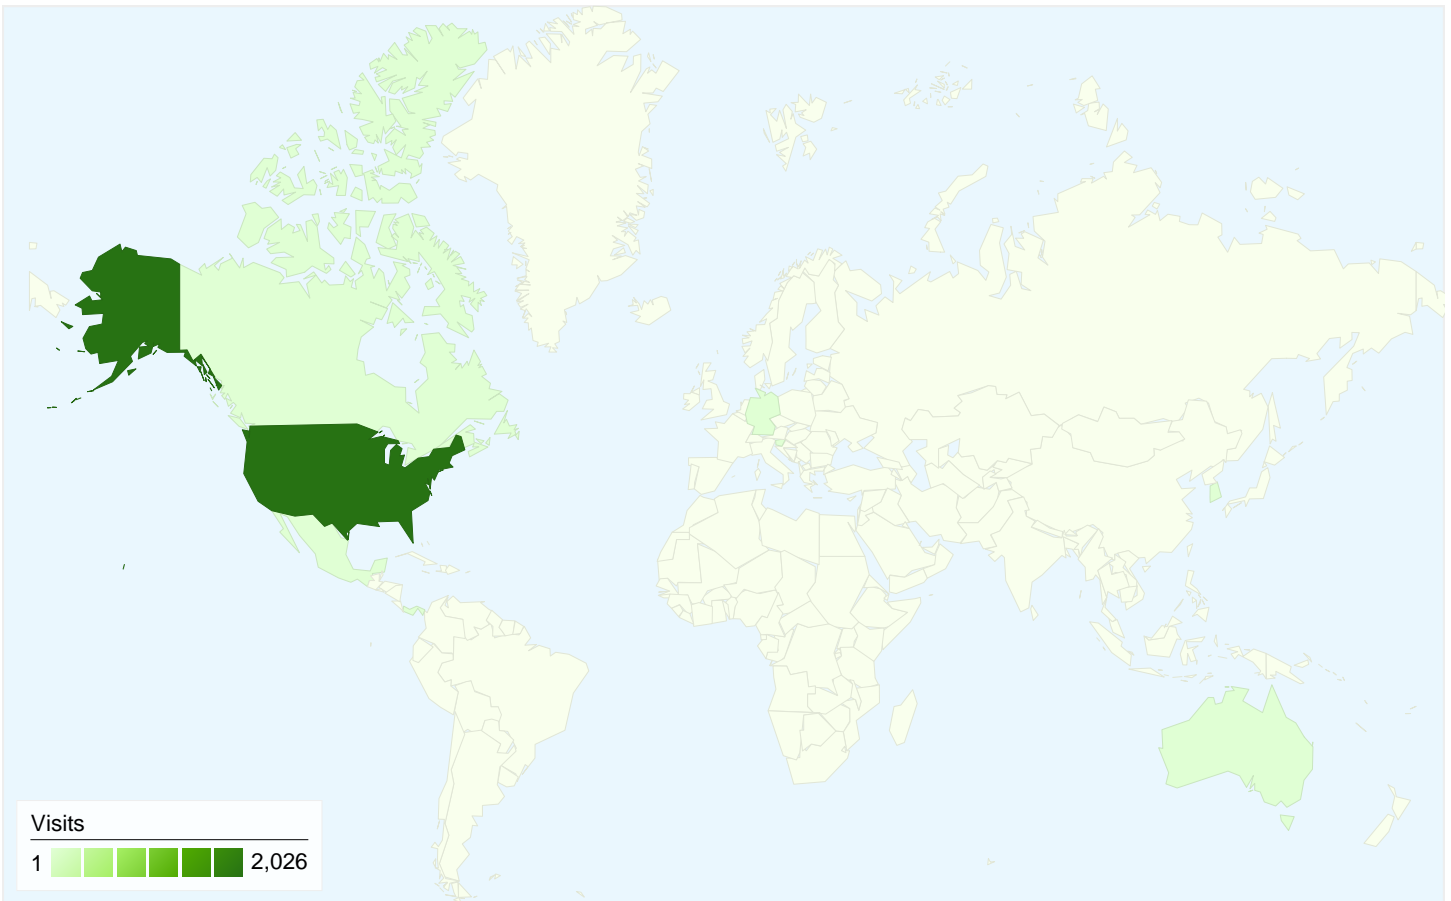

1,196 people visited this site

-  **2,037** Visits
-  **1,196** Absolute Unique Visitors
-  **14,920** Pageviews
-  **7.32** Average Pageviews
-  **00:03:45** Time on Site
-  **17.72%** Bounce Rate
-  **46.44%** New Visits

All traffic sources sent a total of 2,037 visits

-  **64.06%** Direct Traffic
-  **15.95%** Referring Sites
-  **19.98%** Search Engines

- **Direct Traffic**
1,305.00 (64.06%)
- **Search Engines**
407.00 (19.98%)
- **Referring Sites**
325.00 (15.95%)

2,037 visits came from 9 countries/territories

Site Usage

Country/Territory	Visits	Pages/Visit	Avg. Time on Site	% New Visits	Bounce Rate
Visits 2,037 % of Site Total: 100.00%	Pages/Visit 7.32 Site Avg: 7.32 (0.00%)	Avg. Time on Site 00:03:45 Site Avg: 00:03:45 (0.00%)	% New Visits 46.64% Site Avg: 46.44% (0.42%)	Bounce Rate 17.72% Site Avg: 17.72% (0.00%)	
United States	2,026	7.34	00:03:46	46.40%	17.57%
Germany	3	1.00	00:00:00	100.00%	100.00%
Australia	2	2.50	00:00:51	100.00%	50.00%
Mexico	1	19.00	00:05:41	100.00%	0.00%
Panama	1	1.00	00:00:00	100.00%	100.00%
Guam	1	2.00	00:00:31	100.00%	0.00%
Canada	1	2.00	00:01:16	0.00%	0.00%
Slovenia	1	9.00	00:01:19	100.00%	0.00%
South Korea	1	6.00	00:04:29	100.00%	0.00%