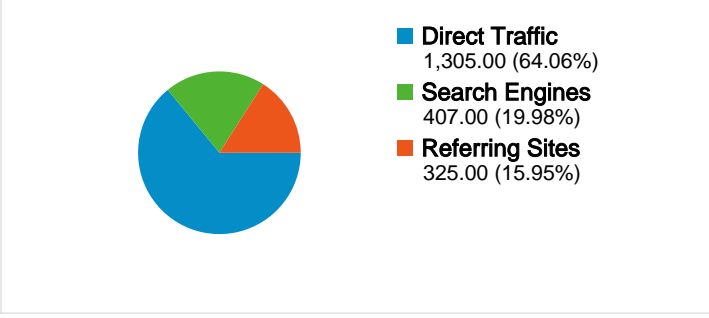

Traffic Sources Overview

Content Overview

Pages	Pageviews	% Pageviews
/	3,239	21.71%
/index.cfm?action=main.team&l	674	4.52%
/index.cfm?action=main.main	555	3.72%
/index.cfm?action=main.team&l	398	2.67%
/index.cfm?action=main.team&l	269	1.80%